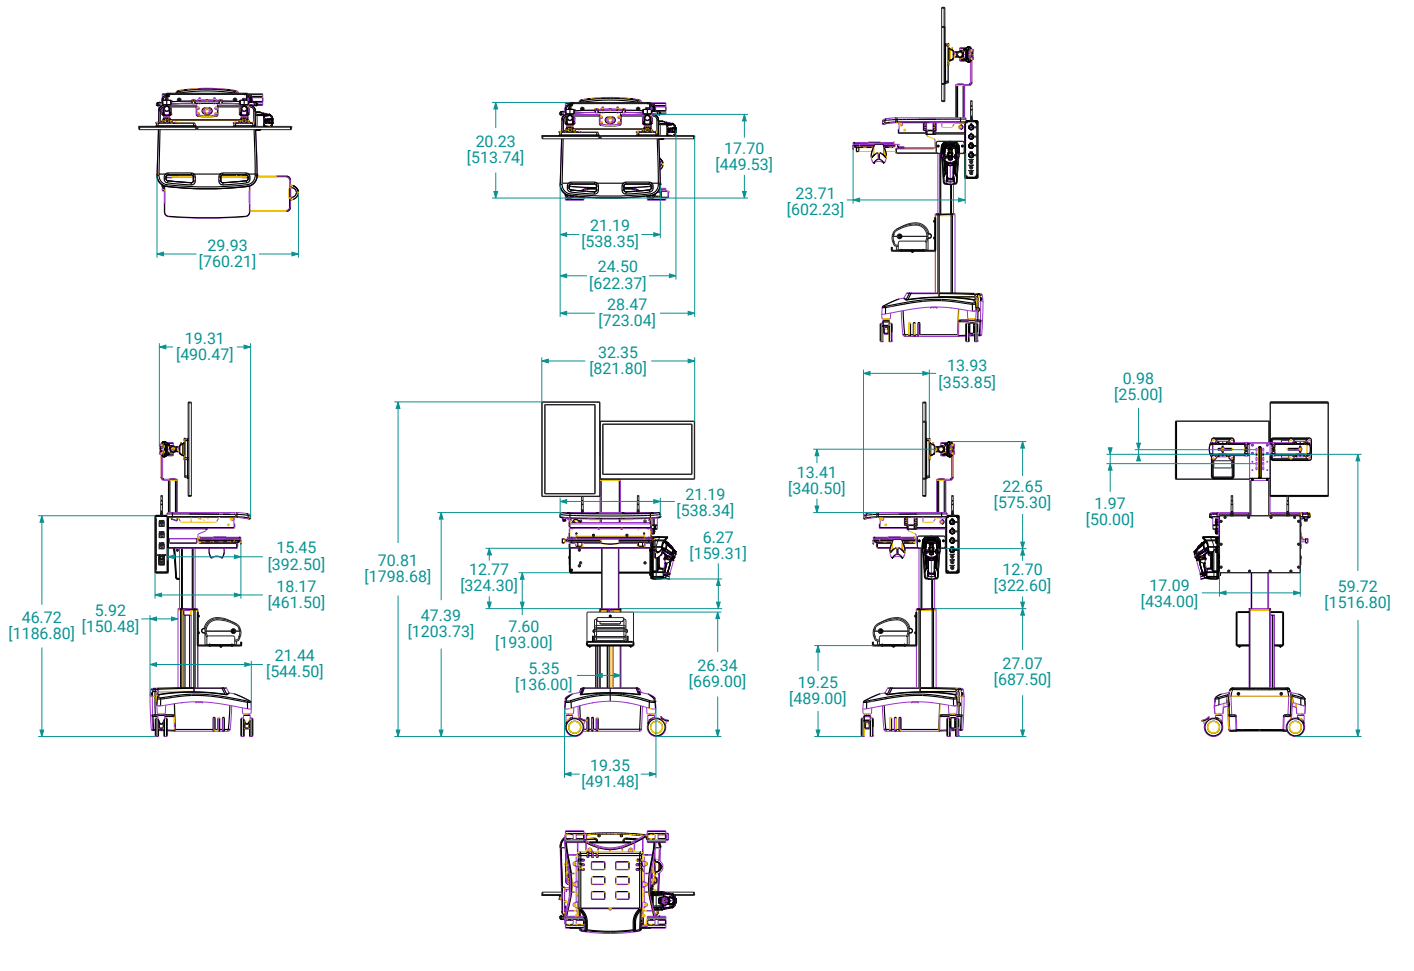

AMW-102

Wi-Fi Mobile Operator Terminal Stations

Features

- Adjustable Height
- Height Adjustment:
Keyboard Surface Height Range 30~42 inch / 36~48 inch
Screen Center Height Range 50~62 inch
- Screen 45 degree left/right swivel
- Dual 21.5" Active Matrix TFT LCD Display
- Native Resolution at 1920 x 1080
- Projected Capacitive Touchscreen
- Intel Celeron J1900 @ 1.99GHz / Atom E3845 @ 1.91GHz CPU;
Intel i7-6600U CPU
- Up to 16GB DDR4 DIMM SO-DIMM Memory
- Optional Wi-Fi
- Optional Smart Battery
- ThinManager Ready Version Available

Details

Dimension Drawing

AMW-102
Size Unit: inch(mm)

Ordering Information

Item	AMW-102-E01-007-001	AMW-102-H01-035-701
LCD Display	Dual 21.5" LCD / 1920 x 1080	Dual 21.5" LCD / 1920 x 1080
Touch Screen	Projected Capacitive	Projected Capacitive
CPU	Intel Celeron J1900 @ 1.99GHz / Atom E3845 @ 1.91GHz CPU	2.6/3.4 GHz i7 6600U
Memory	4GB DDR3	16GB DDR4
Storage	N/A	2.5" SATA SSD
Wi-Fi	Wi-Fi Module	Wi-Fi Module
Remote Boot	ThinManager Ready	N/A
Operating System	N/A	Optional
Battery	Optional	Optional
Power Supply	110/220VAC Input	110/220VAC Input